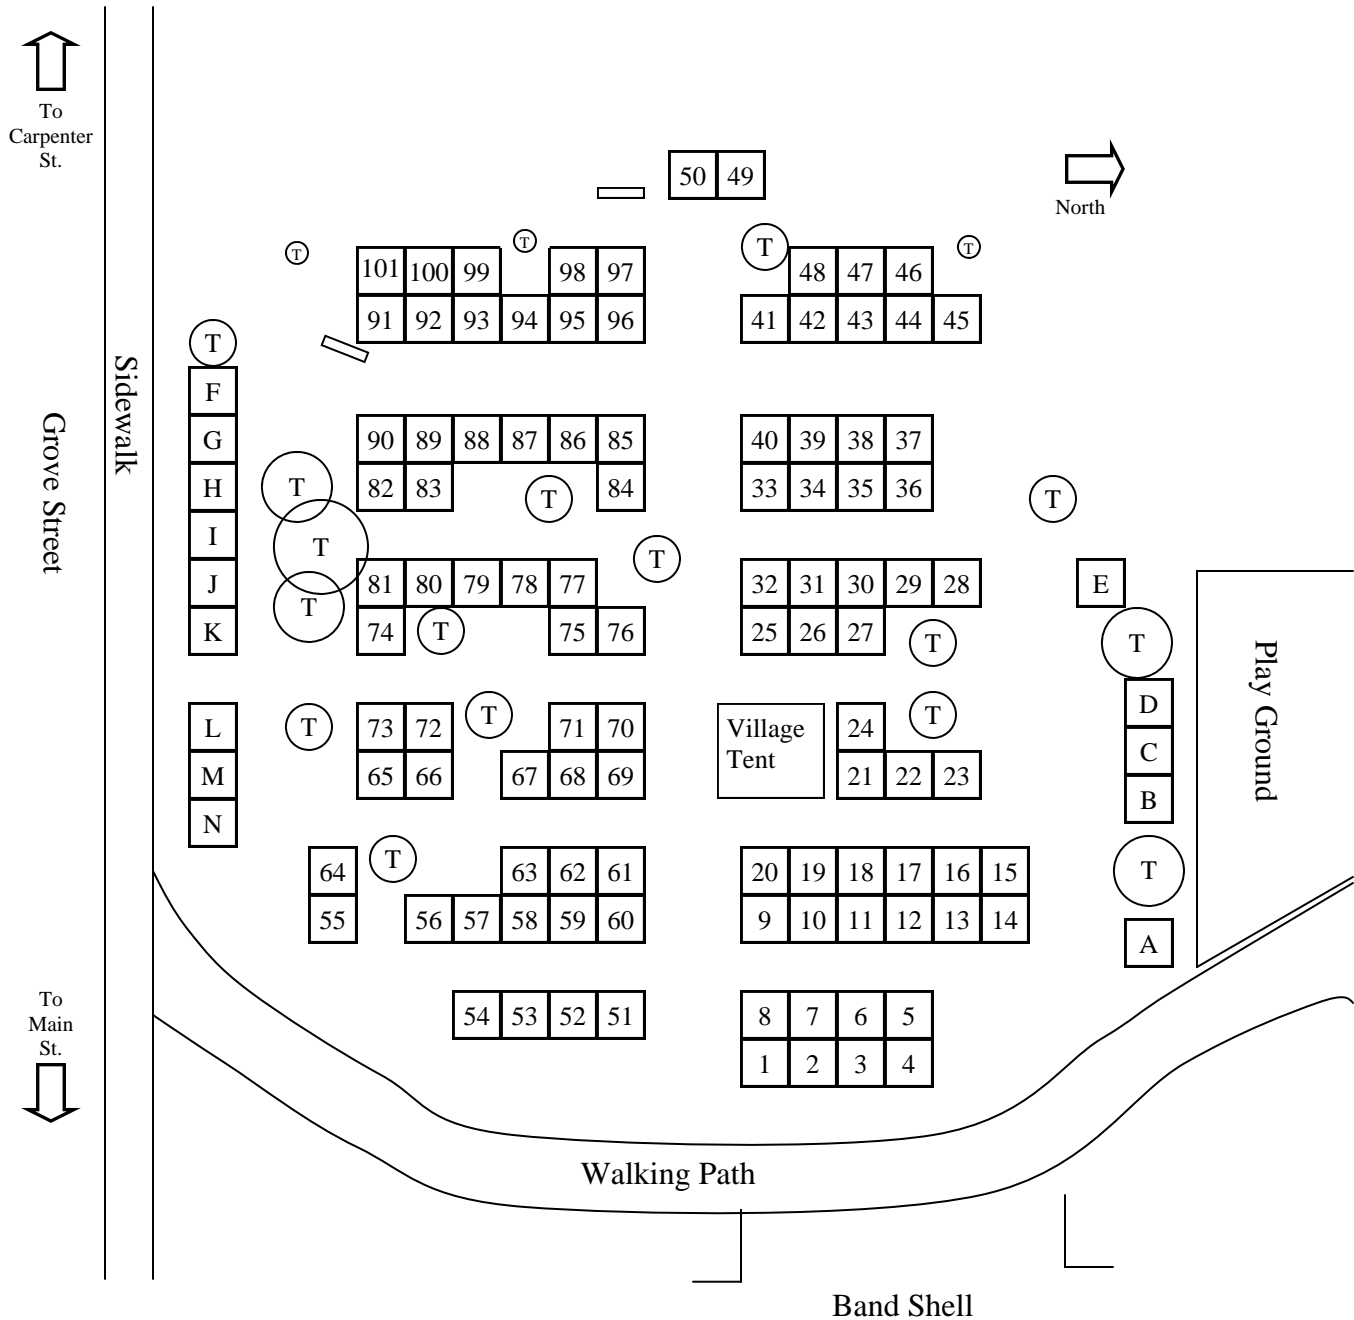

Downers Grove Junior Woman's Club Heritage Festival Craft Show

June 2008
Fishel Park, Downers Grove, IL

Please Note:

- Booths F-N must be setup so they can be accessed from both the sidewalk and the park.
- The Heritage Festival Craft Show Committee will do our best to keep you at your assigned booth space. However, we reserve the right to relocate you, if any unforeseen problems occur.